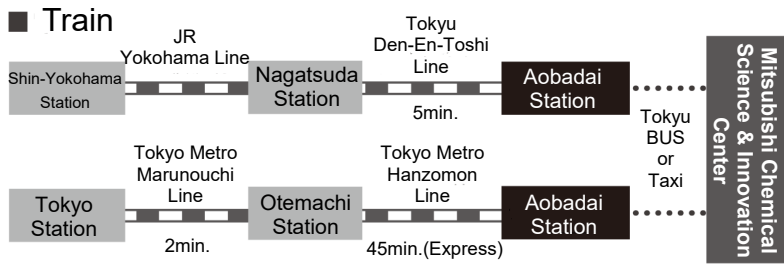

# Access Information to Venue

## From Aobadai Station

### Mitsubishi Chemical Science & Innovation Center

- TAXI** 5min. by Taxi
- BUS** 10min. by Tokyu Bus  
Take **青61:日体大** Get off at bus stop [Tana High School] (田奈高校) at BUS Stop 4